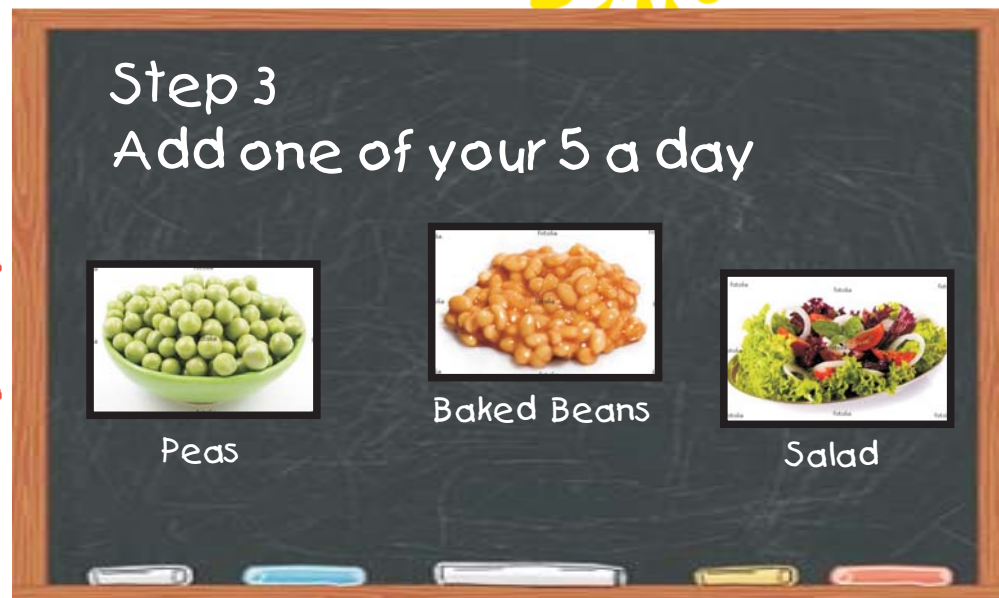

Kids
MIX & MATCH
Menu

Main Course
£2.95

Please note that the
Children's Meals
are for those aged under 10

Step 1
Choose your main

Step 2
Choose a side

Step 3
Add one of your 5 a day

still got room?
Desserts are on
the back!!